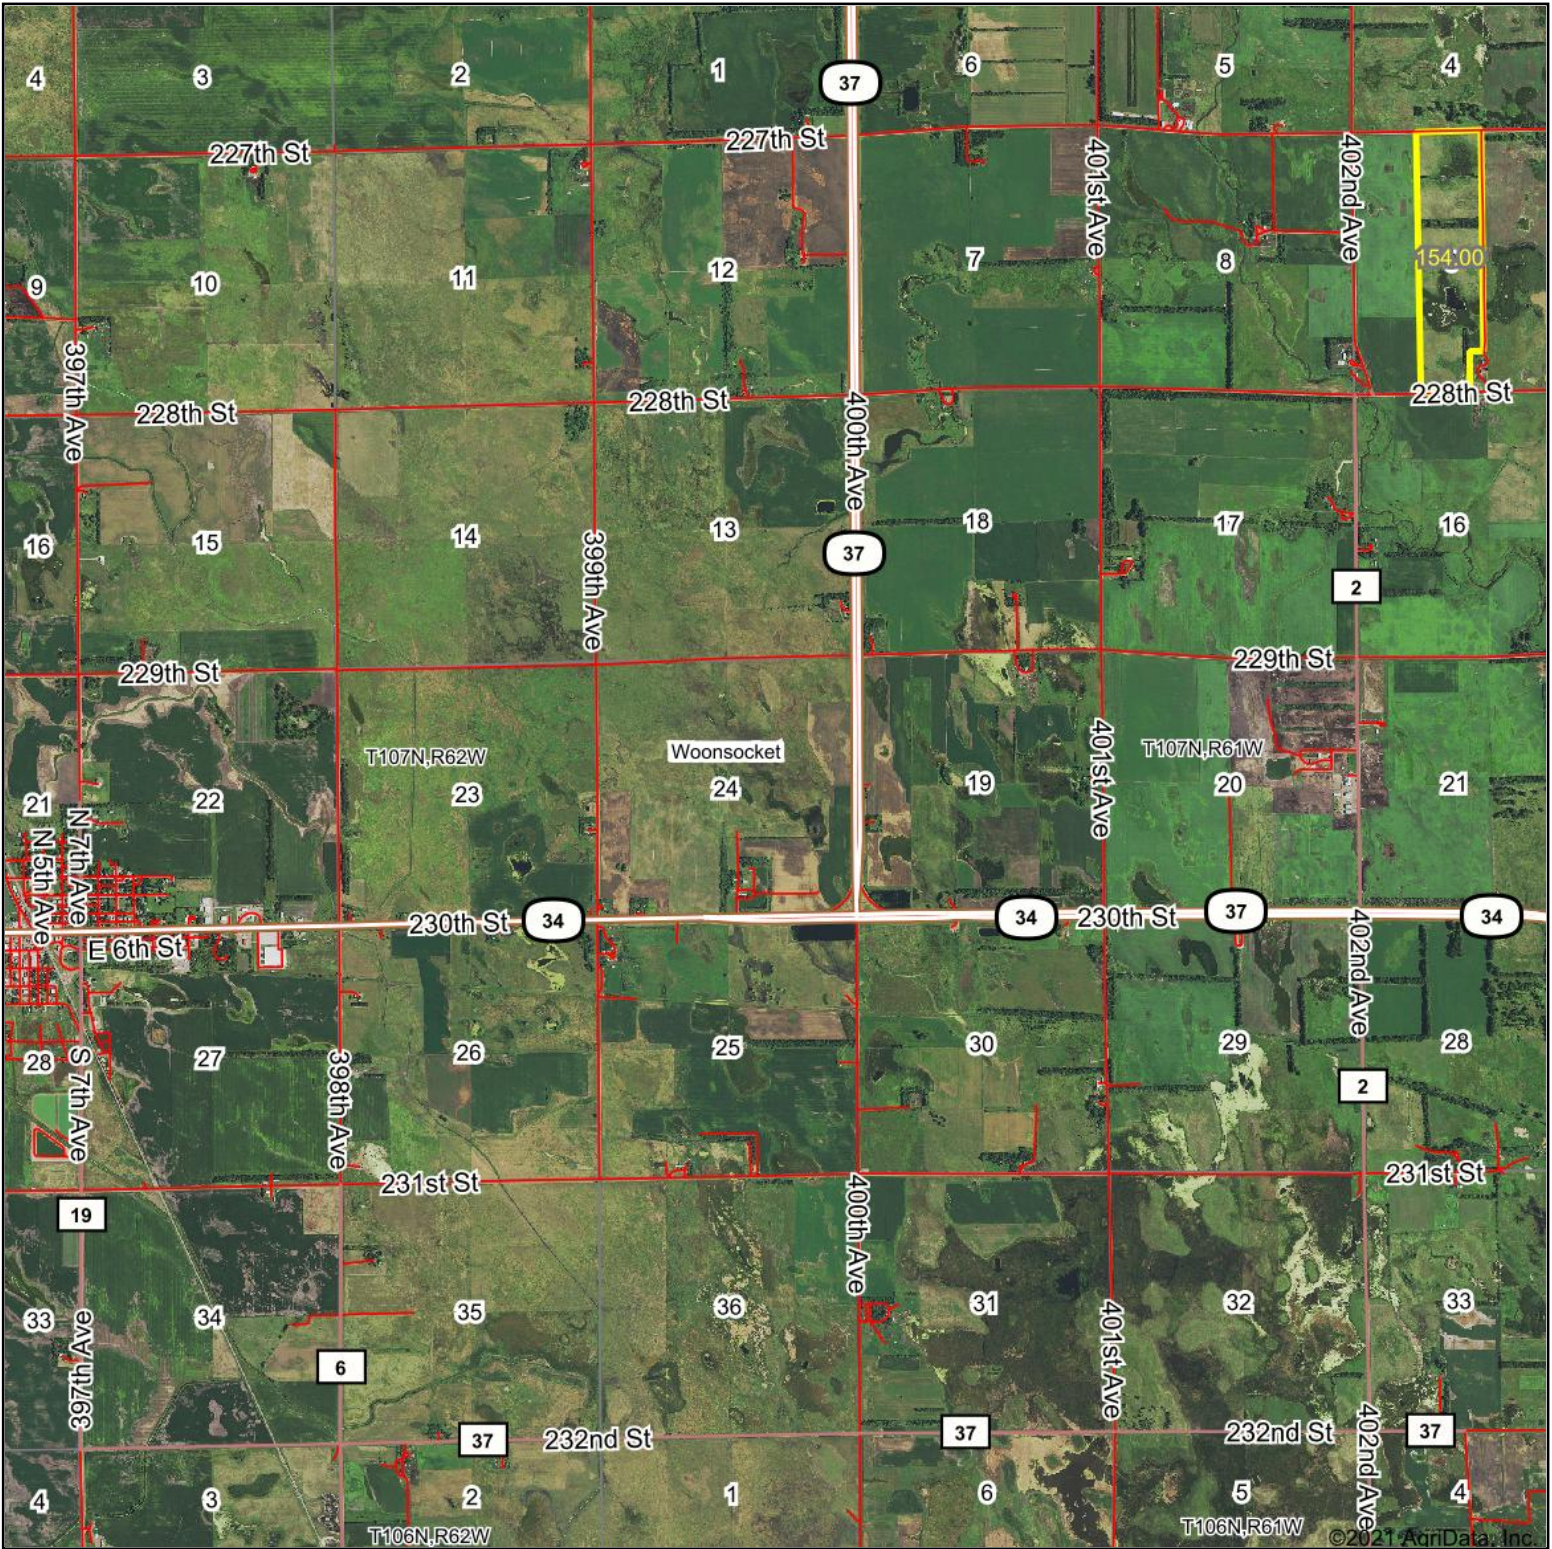

Aerial Map

TOTAL
AUCTIONS & REAL ESTATE

Maps Provided By:
surety
CUSTOMIZED ONLINE MAPPING
© AgriData, Inc. 2020 www.AgrIDataInc.com

Map Center: 44° 3' 44.31, -98° 13' 1.12

24-107N-62W
Sanborn County
South Dakota